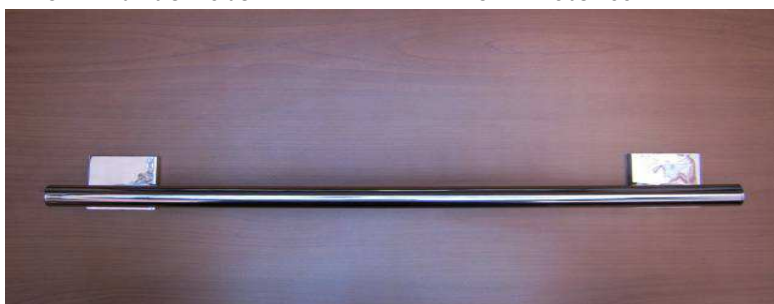

"PENGUIN" BATHROOM ACCESSORIES

"CUBE" Robe Hook

"CUBE" Soap Dish

'CUBE" Tumbler Holer

"CUBE" Towel Ring

"CUBE" Towel Rail 18" / 24"

"CUBE" Toilet Paper Holder

"ELETRA" Soap Dish

"ELECTRA" Tumbler Holder

"ELECTRA" Robe Hook

"ELECTRA" Towel Ring

"ELECTRA" Towel Rail 18" / 24"

"ELECTRA" Towel Rack 18" / 24"