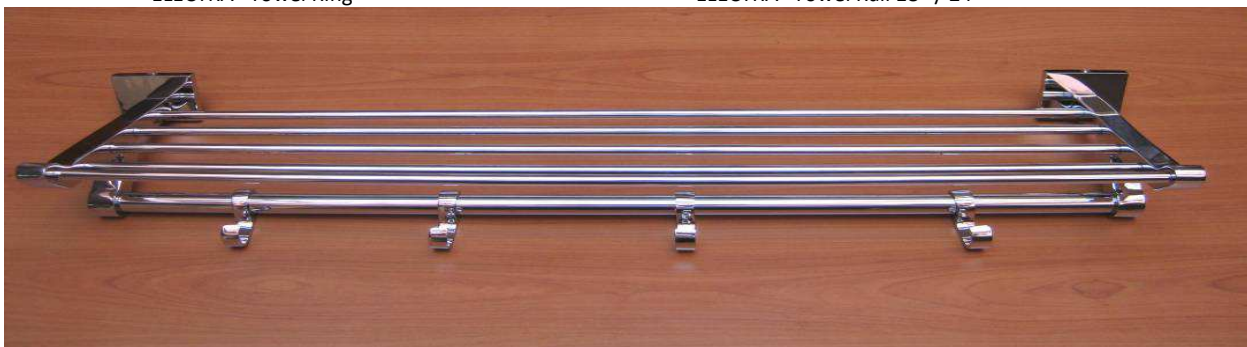

"PENGUIN" BATHROOM ACCESSORIES

"CUBE" Robe Hook

"CUBE" Soap Dish

'CUBE" Tumbler Holer

"CUBE" Towel Ring

"CUBE" Towel Rail 18" / 24"

"CUBE" Toilet Paper Holder

"ELETRA" Soap Dish

"ELECTRA" Tumbler Holder

"ELECTRA" Robe Hook

"ELECTRA" Towel Ring

"ELECTRA" Towel Rail 18" / 24"

"ELECTRA" Towel Rack 18" / 24"